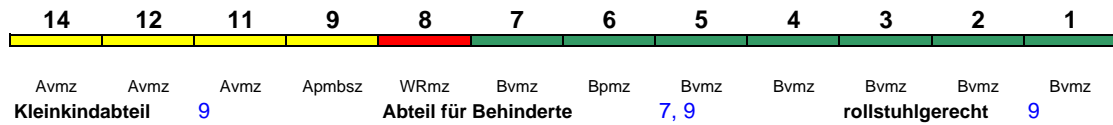

Lounge ---

ICE 976 Stuttgart Hbf Frankfurt(M)Hbf
250 km/h < Stuttgart Hbf - Frankfurt(M)Hbf

Reihung gültig So