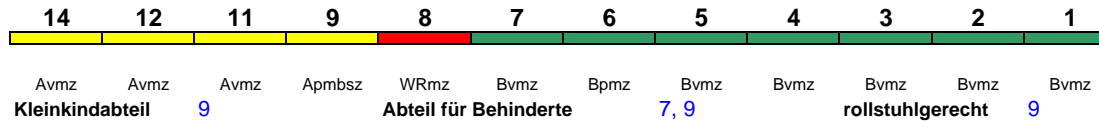

ICE 777 Mannheim Hbf Stuttgart Hbf

280 km/h < Mannheim Hbf - Stuttgart Hbf

Lounge ---