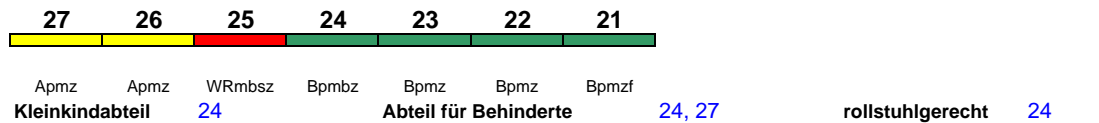

ICE 781 Kassel-Wilh. München Hbf

280 km/h < Kassel-Wilhelmshöhe - München Hbf

Lounge ---

Reihung gültig Di-Sa