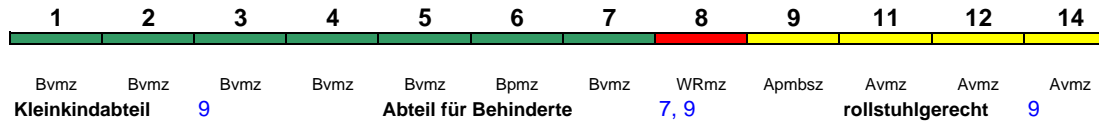

Lounge ---

ICE 775 Hamburg-Altona Frankfurt(M)Hbf

280 km/h < Hamburg-Altona - Frankfurt(M)Hbf

Lounge ---

ICE 776 Frankfurt(M)Hbf Oldenburg(Oldb)Hbf

280 km/h < Frankfurt(M)Hbf - Oldenburg(Oldb)Hbf

Lounge ---