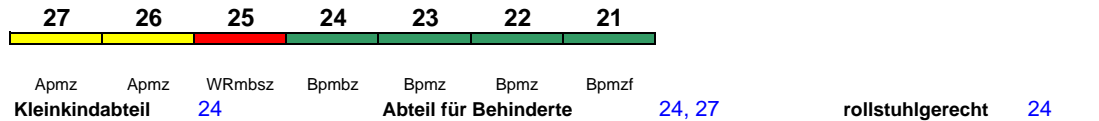

ICE 777 Mannheim Hbf Stuttgart Hbf

280 km/h < Mannheim Hbf - Stuttgart Hbf

Lounge ---

ICE 780 München Hbf Kassel-Wilh.

280 km/h < München Hbf - Kassel-Wilh.

Lounge ---

ICE 781 Berlin Ostbf München Hbf

280 km/h < Berlin Ostbahnhof - München Hbf